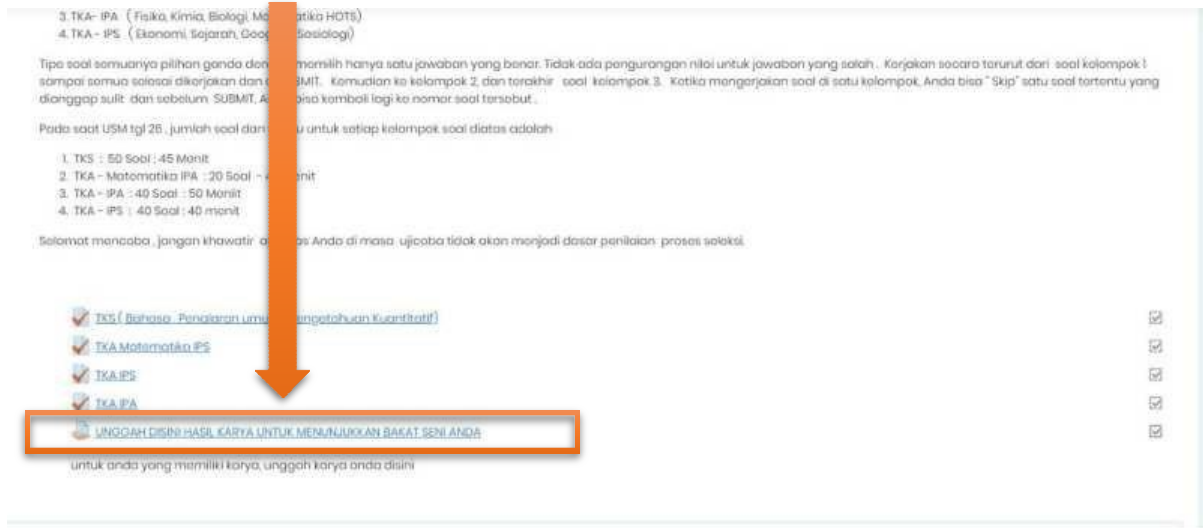

KHUSUS UNTUK FORMULIR FISS

Tata Cara Unggah Hasil Karya Seni (Test Bakat)

1. Silahkan Klik **“UNGGAH DISINI HASIL KARYA UNTUK MENUNJUKKAN BAKAT SENI ANDA”**